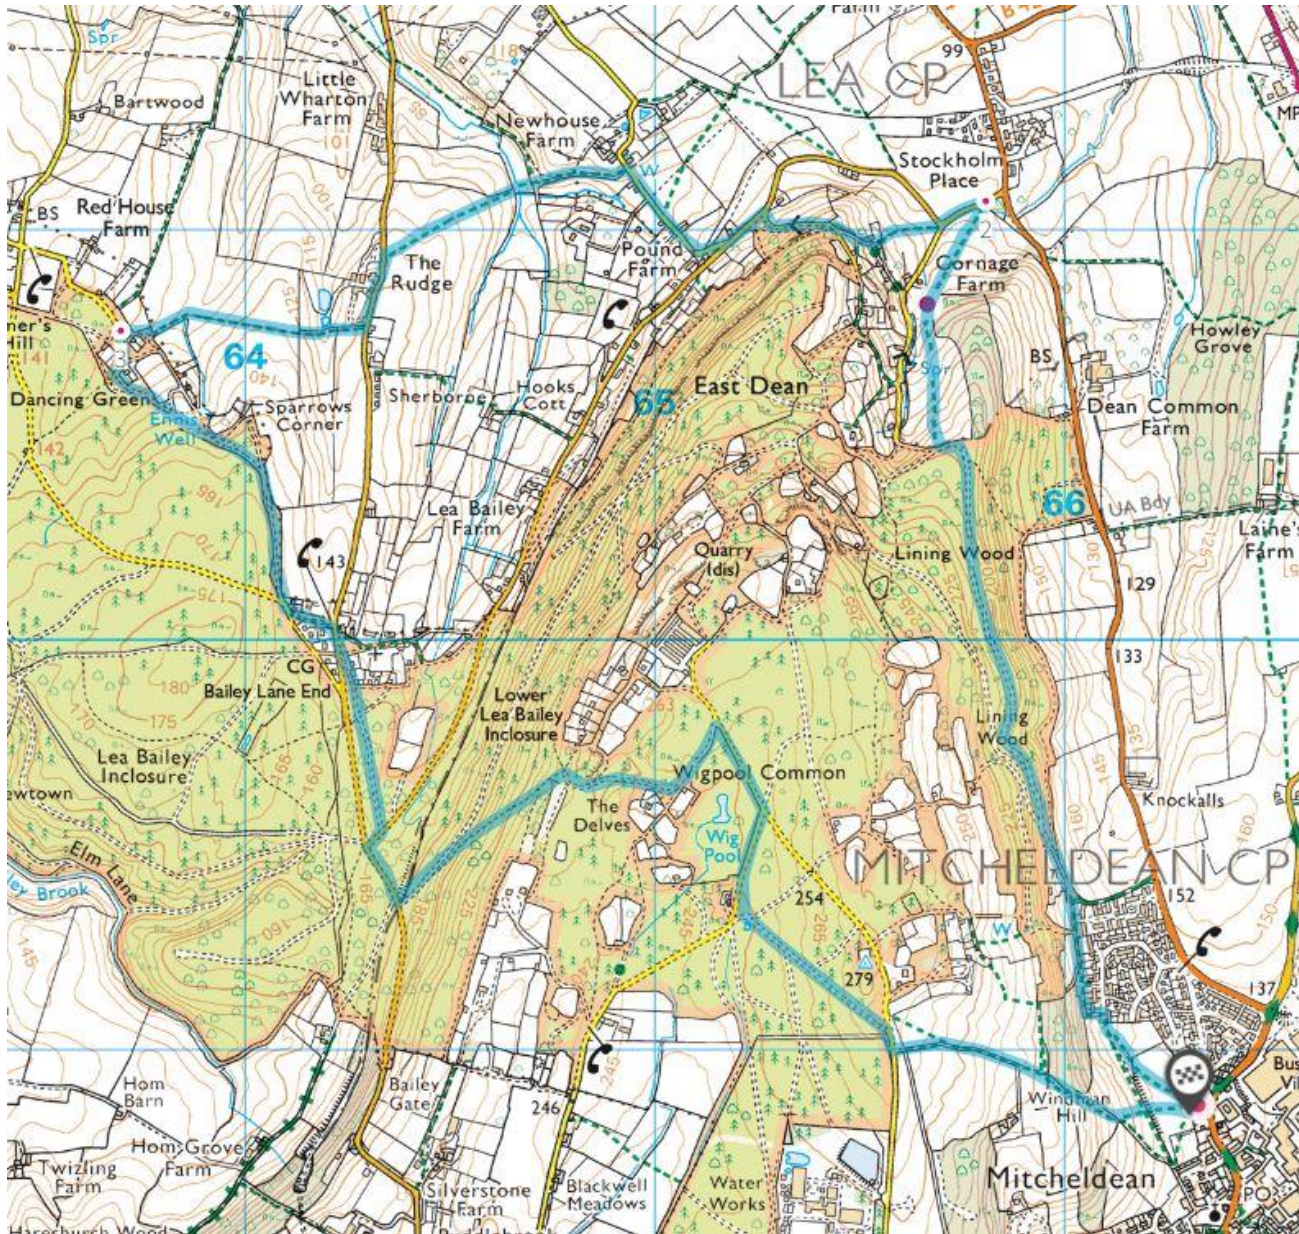

ROSS ROUND PART 6 – LEA TO BAILEY LANE END

5.9 miles, easy.

OS © Crown copyright 2020 CS-144256-V6D9W9